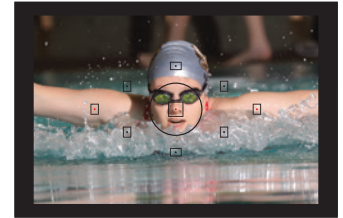

* Among digital SLR cameras which use APS-C size equivalent sensors. As of March 1, 2014, based on Canon's research. ** See complete dimensions and weight on page 19.

IMAGE INCREDIBLE

Both the EOS Rebel T5i and EOS Rebel SL1 cameras feature Canon's digital trinity: a Canon 18.0 Megapixel CMOS (APS-C size) sensor; Canon's incredible DIGIC 5 Image Processor; and compatibility with the entire line of Canon's amazing collection of EF and EF-S lenses. When you carry an EOS Rebel camera and a Canon lens, stunning results are at your fingertips every time, no matter the light, no matter the situation.

18.0 MEGA
PIXELS
CMOS

EOS Rebel T5i

EOS Rebel SL1

The EOS Rebel T5i and EOS Rebel SL1 cameras feature many of Canon's most advanced technologies to help ensure lightning fast performance – intuitively and easily. Simply put, EOS Rebel cameras are designed to be ready when you are.

INCREDIBLE SPEED

9-point Autofocus System

The EOS Rebel SL1 camera features a wide area 9-point AF system with a cross-type center point, while the EOS Rebel T5i camera's wide area 9-point AF system features all cross-type points including a dual-cross center point, delivering faster, more accurate autofocus. An AI Servo AF system achieves and maintains consistent focus of moving subjects.