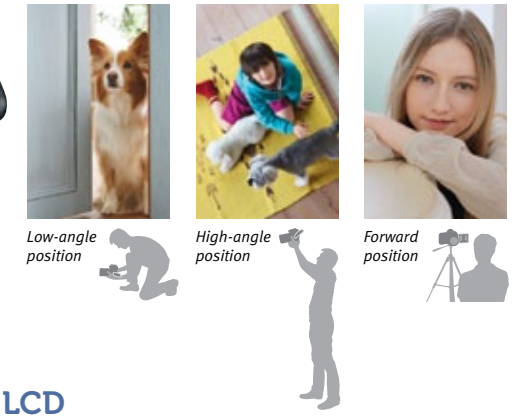

INCREDIBLE HD MOVIES

FULL HD
1080

Full HD Video

Along with all the advantages of SLR moviemaking, the EOS Rebel T5i and EOS Rebel SL1 cameras add some significant new technologies to make HD movie capture smoother, faster and easier. The Movie Servo AF feature helps ensure sharp focus even during unpredictable movement, and works in concert with a number of Canon's STM lenses (including the bundled EF-S 18-55mm f/3.5-5.6 IS STM) to deliver smooth and quiet continuous autofocus every time. Canon's Hybrid CMOS AF and Hybrid CMOS AF II help increase focus speeds during Live View.

Designed to perform where, when and how you want them to.

VERSATILITY AT HAND

EOS Rebel SL1

The World's
Smallest and
Lightest Digital
SLR Camera*

Small & Lightweight

Both the EOS Rebel T5i and EOS Rebel SL1 cameras are designed to be comfortable tools to carry and use all day long. Lightweight and small (the EOS Rebel SL1 is the world's smallest and lightest digital SLR camera*, weighing only 13.06 oz.**; the EOS Rebel T5i is 18.5 oz.**), they are nonetheless fully featured, no-compromise cameras, designed with controls that are easy to use and intuitive in the hands of every photographer.

* Among digital SLR cameras which use APS-C size equivalent sensors. As of March 1, 2014, based on Canon's research.

** Weight specifications and dimensions are for camera body only; does not include battery or memory card. See complete dimensions and weight on page 19.

EOS Rebel T5i

Vari-angle LCD

Perfect for composing images from any position, the EOS Rebel T5i camera's Vari-angle Touch Screen LCD monitor tilts forward 180°, backwards 90°, and 175° sideways. It's perfect for shooting from low and high angles, handheld or on a tripod. With the Clear View LCD monitor's advanced construction and smudge resistant coating, reflections are reduced for easy viewing, anywhere.