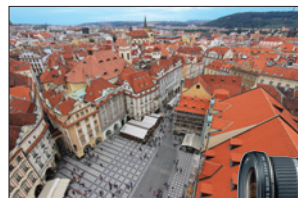

EF-S 10–22mm f/3.5–4.5 USM